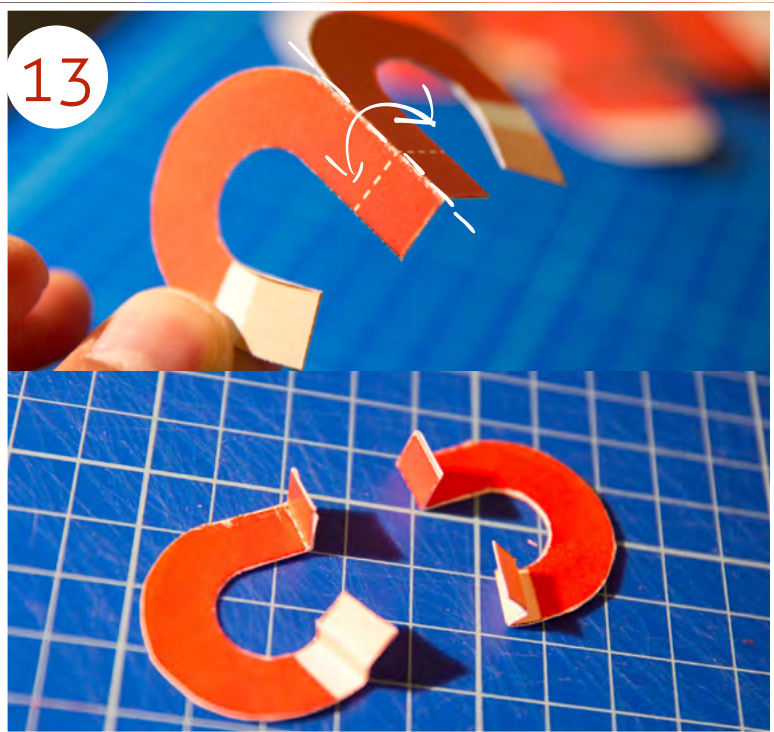

# Paper Santa

by

**Waki**  
studio

←  
MIN 200g

ITALY  
MADE IN ITALY

16

17

Waki Studio  
hello@wakistudio.com