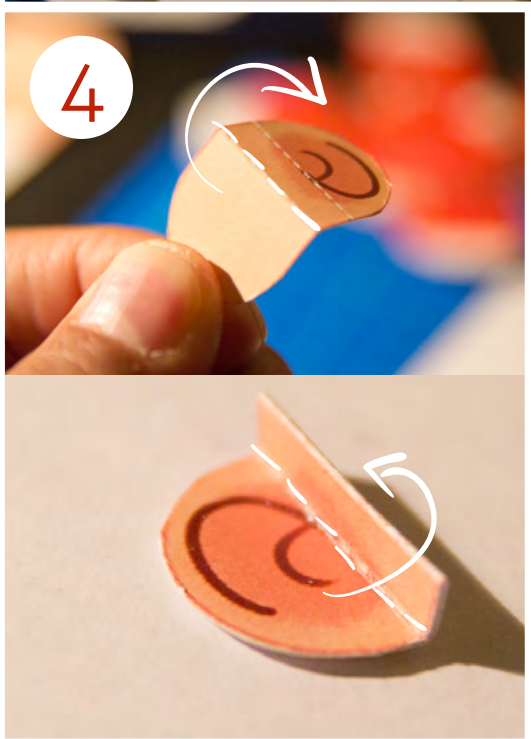

# Paper Santa

by

**Waki**  
studio

←  
MIN 200g

ITALY  
MADE IN ITALY

16

17

Waki Studio  
hello@wakistudio.com