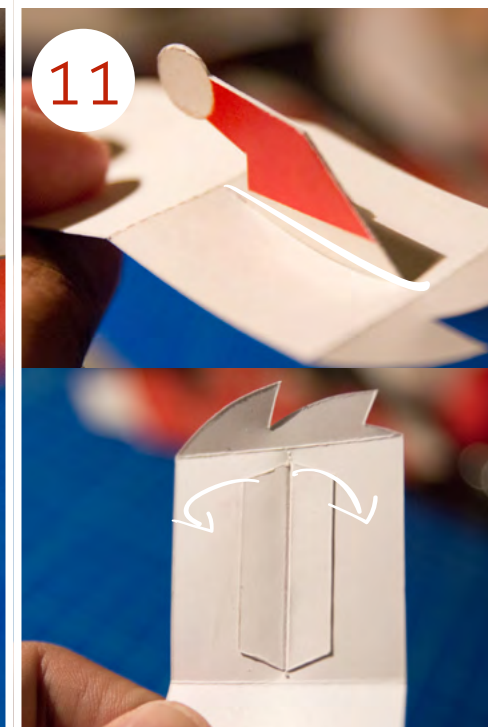

# Paper Santa

by

**Waki**  
studio

←  
MIN 200g

ITALY  
MADE IN ITALY

16

17

Waki Studio  
hello@wakistudio.com