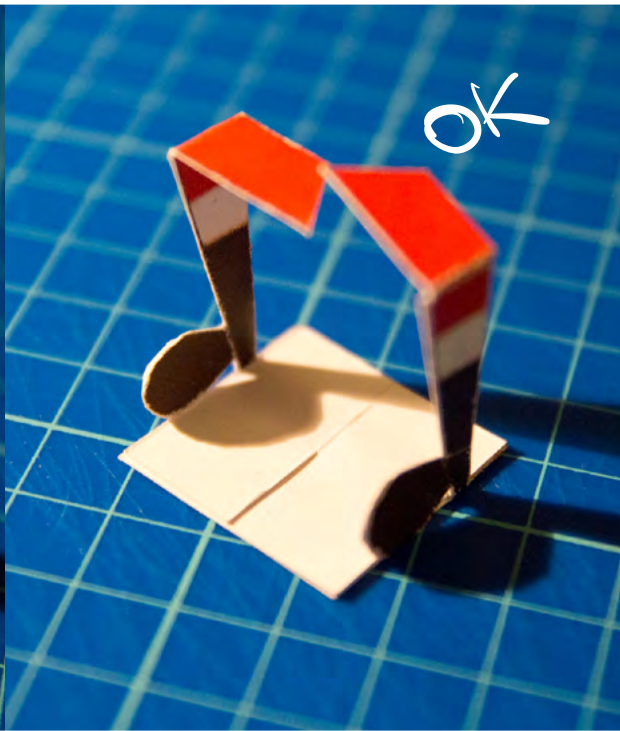

# Paper Santa

by

**Waki**  
studio

←  
MIN 200g

ITALY  
MADE IN ITALY

16

17

Waki Studio  
hello@wakistudio.com