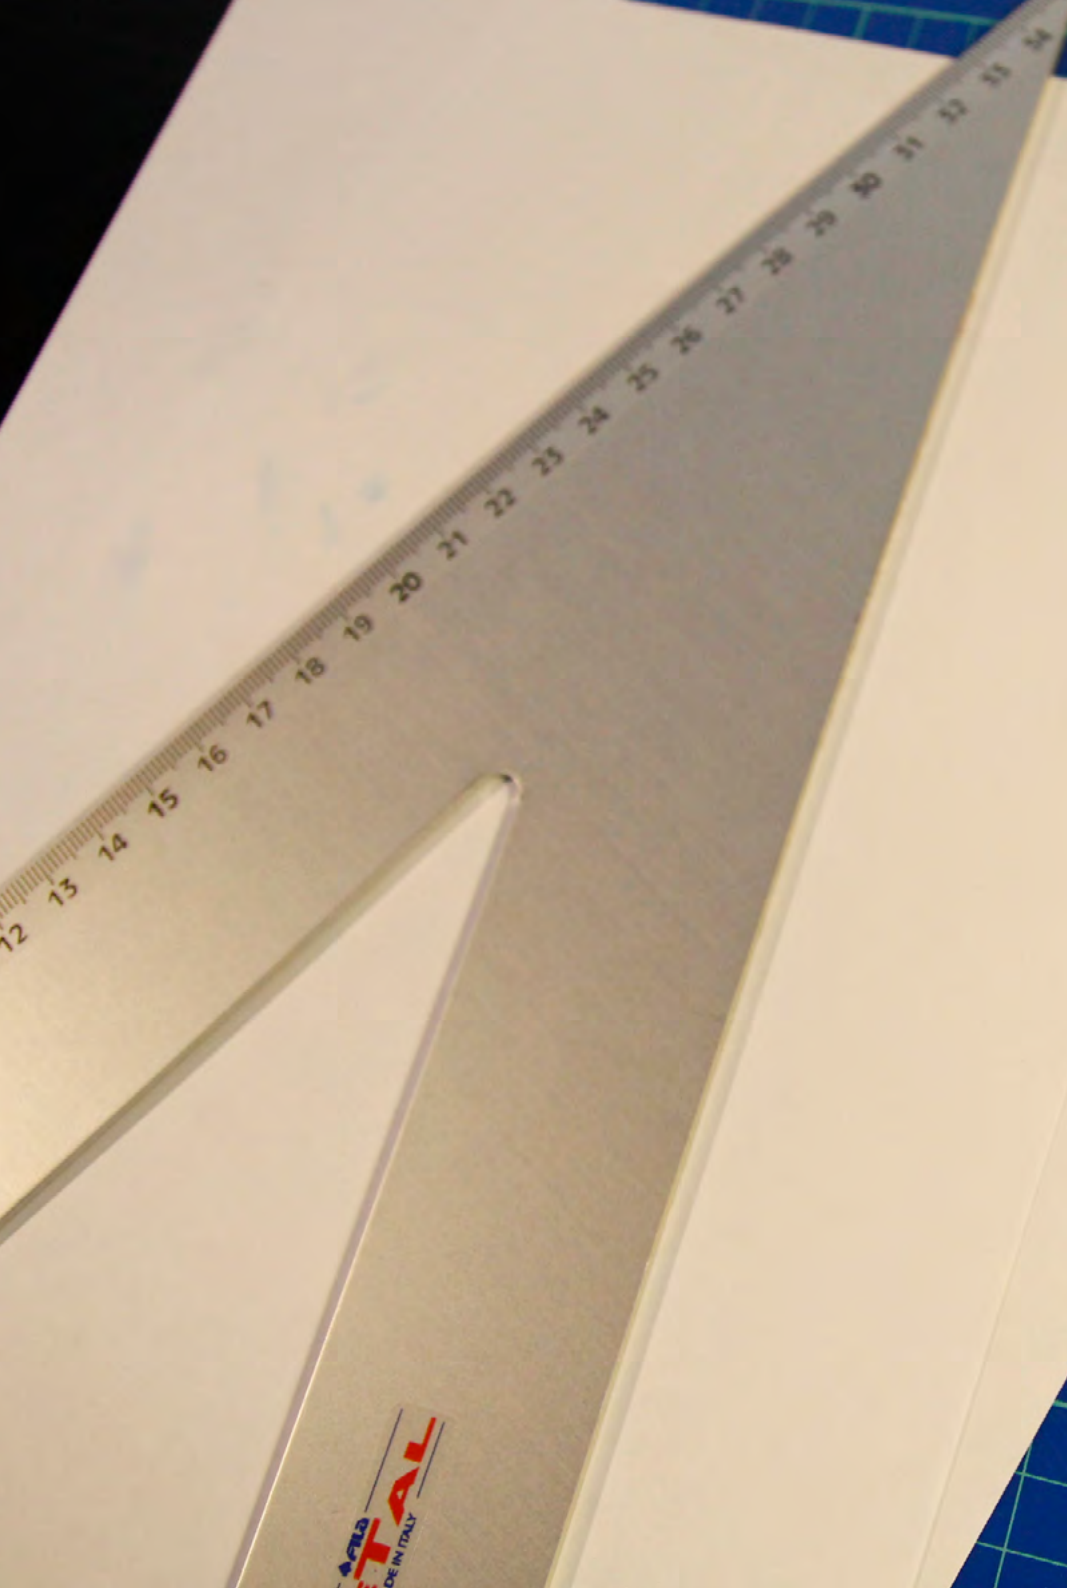

# Paper Santa

by

**Waki**  
studio

←  
MIN 200g

ITALY  
MADE IN ITALY

16

17

Waki Studio  
hello@wakistudio.com